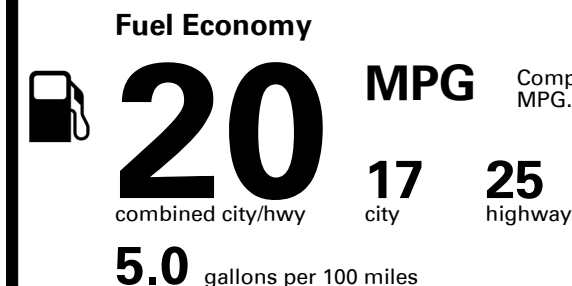

EMISSIONS:
 This vehicle is certified to meet emission requirements in all 50 states

Inland Freight & Handling : \$995.00

TOTAL PRICE: \$48,235.00

EPA DOT Fuel Economy and Environment

Gasoline Vehicle

Compact Cars range from 14 to 113 MPG. The best vehicle rates 136 MPGe.

You spend \$4,750
 more in fuel costs over 5 years compared to the average new vehicle.

Annual fuel cost \$2,450

Fuel Economy & Greenhouse Gas Rating (tailpipe only)

Smog Rating (tailpipe only)

This vehicle emits 457 grams CO₂ per mile. The best emits 0 grams per mile (tailpipe only). Producing and distributing fuel also create emissions; learn more at fueleconomy.gov.