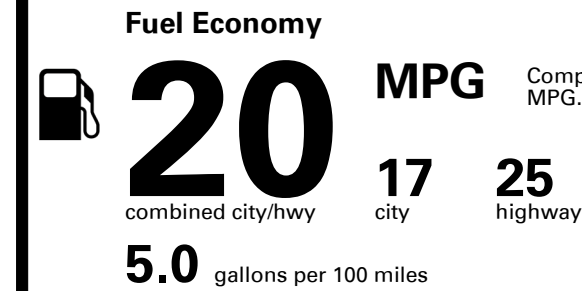

## EPA DOT Fuel Economy and Environment

Gasoline Vehicle

Compact Cars range from 14 to 119 MPG. The best vehicle rates 136 MPGe.

**You spend \$4,250**  
**more in fuel costs over 5 years**  
compared to the average new vehicle.

**Annual fuel cost \$2,250**

**Fuel Economy & Greenhouse Gas Rating** (tailpipe only)

**Smog Rating** (tailpipe only)

This vehicle emits 458 grams CO<sub>2</sub> per mile. The best emits 0 grams per mile (tailpipe only). Producing and distributing fuel also create emissions; learn more at fueleconomy.gov.